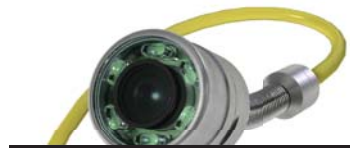

Handheld Tube Inspection With Wireless Viewing And Recording

Portable, one-pass inspection of exchanger tubes and small pipes.

Easy to carry on ladders and catwalks, Sidewinder™ inspects 100' into pipes as narrow as $\frac{13}{16}$ ". Simply grip the reel in one hand and feed the camera with the other

as you watch video on the LCD monitor. To document inspections, Sidewinder™ records up to 32GB of video and images to a micro SD card, and connects to your PC via USB. In tight areas, the monitor undocks for wireless viewing/recording in the palm of your hand, or attached to your workpiece with a magnetic swivel mount.

An affordable alternative to video scopes, Sidewinder™ extends 100' to inspect heat exchanger coils in a single pass, and its compact camera fits where others won't.

Camera

imager sensor 1/4" (PAL or NTSC)
 pixels 720 × 576 / 720 × 480 (PAL/NTSC)
 sensitivity 0.01 lux
 shutter 1–1/10000 sec. (auto)
 white balance, gain, exposure auto
 dimensions 3/4" dia. × 3/4" long (2 1/8" long with spring)
 focus infinite adjustment, no tools required
 standard lens 70 deg FOV
 illumination shadowless, bright white LED
 submersibility 100'
 operating temperature -20 to 70°C

Handheld Reel

cable dimensions 100' long × 3/16" dia.
 cable composition PVC-coated with fiberglass center
 reel size/weight 11.5" / 4.5 lb.
 controls power on/off, lamp intensity
 connectivity 3mm video out, monitor dock
 power 4 AA batteries (or 6 Vdc mains adapter)