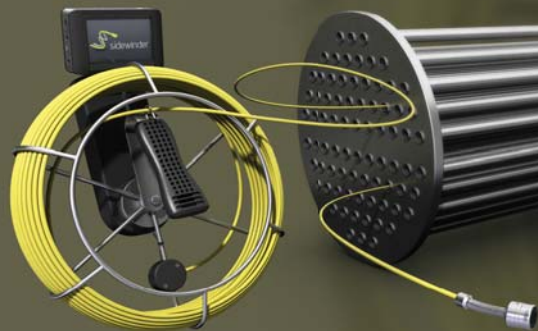

Handheld Tube Inspection With Wireless Viewing And Recording

Portable, one-pass inspection of exchanger tubes and small pipes.

Easy to carry on ladders and catwalks, Sidewinder™ inspects 100' into pipes as narrow as $\frac{13}{16}$ ". Simply grip the reel in one hand and feed the camera with the other

as you watch video on the LCD monitor. To document inspections, Sidewinder™ records up to 32GB of video and images to a micro SD card, and connects to your PC via USB. In tight areas, the monitor undocks for wireless viewing/recording in the palm of your hand, or attached to your workpiece with a magnetic swivel mount.

An affordable alternative to video scopes, Sidewinder™ extends 100' to inspect heat exchanger coils in a single pass, and its compact camera fits where others won't.

Camera

imager sensor 1/4" (PAL or NTSC)
 pixels 720 × 576 / 720 × 480 (PAL/NTSC)
 sensitivity 0.01 lux
 shutter 1–1/10000 sec. (auto)
 white balance, gain, exposure auto
 dimensions 3/4" dia. × 3/4" long (2 1/8" long with spring)
 focus infinite adjustment, no tools required
 standard lens 70 deg FOV
 illumination shadowless, bright white LED
 submersibility 100'
 operating temperature -20 to 70°C

Handheld Reel

cable dimensions 100' long × 3/16" dia.
 cable composition PVC-coated with fiberglass center
 reel size/weight 11.5" / 4.5 lb.
 controls power on/off, lamp intensity
 connectivity 3mm video out, monitor dock
 power 4 AA batteries (or 6 Vdc mains adapter)